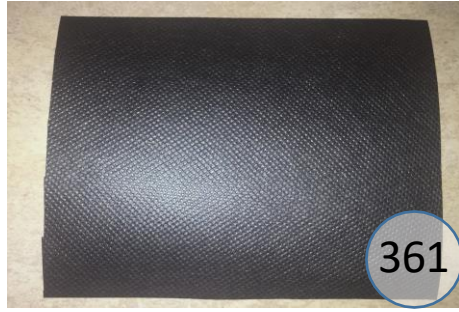

9210477

Call Out	Description
●	Blown Fiber
●	Cushion Chaise Pad - top Pad
●	Cushion Foam
●	KD Component
●	Cover

Signature
DESIGN
BY **ASHLEY**®

41

46

42

361

22

57

433

170

Signature
DESIGN
BY **ASHLEY**®

921 SECTIONAL DIMENSIONS 7 PIECE CONFIGURATION

Signature
DESIGN
BY **ASHLEY**®

921 SECTIONAL DIMENSIONS 7 PIECE CONFIGURATION