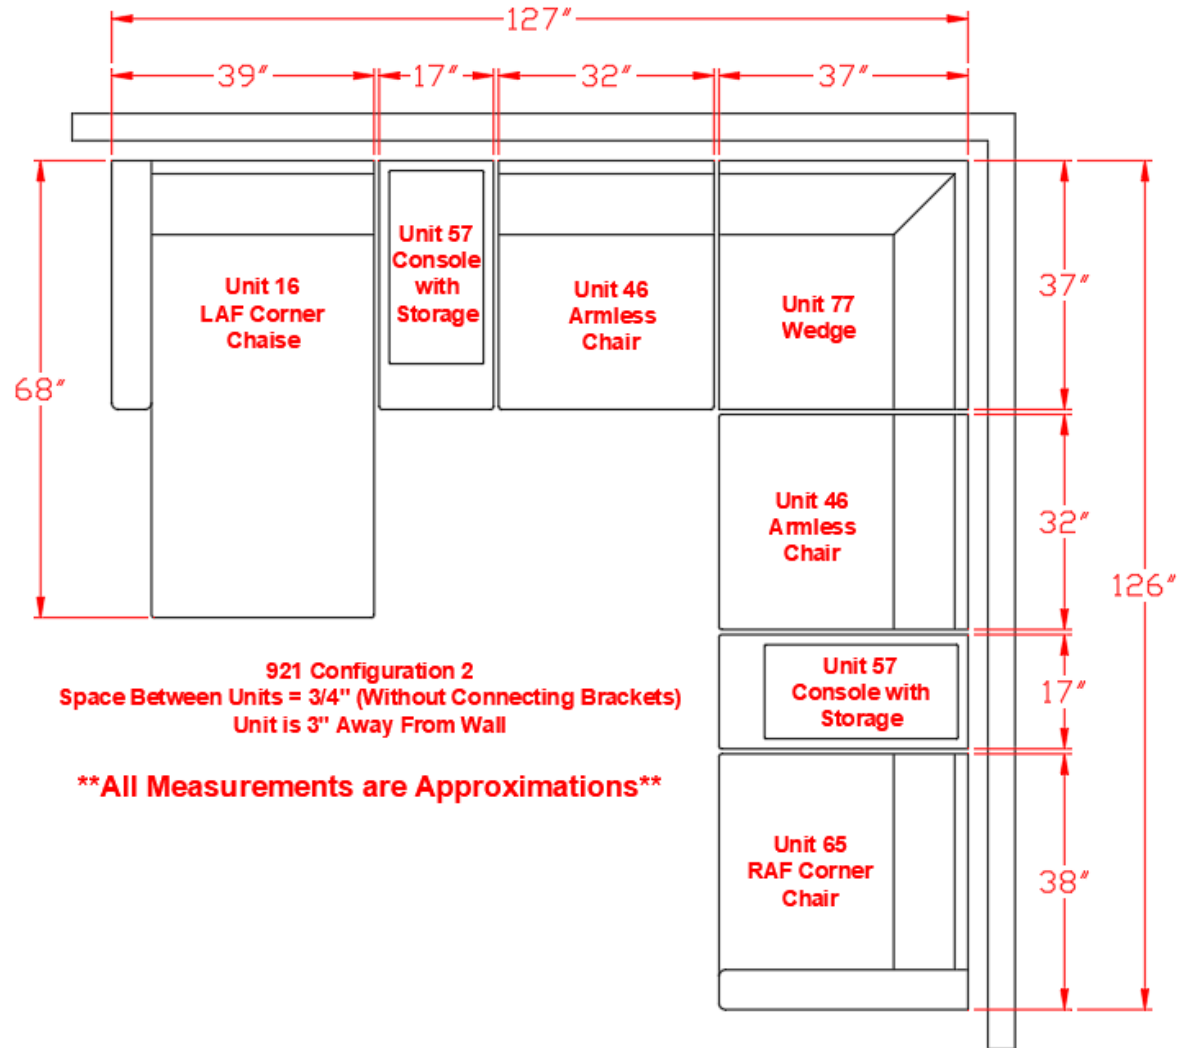

9210477

Call Out	Description
●	Blown Fiber
●	Cushion Chaise Pad - top Pad
●	Cushion Foam
●	KD Component
●	Cover

Signature
DESIGN
BY **ASHLEY**®

41

46

42

361

22

57

433

170

Signature
DESIGN
BY **ASHLEY**®

921 SECTIONAL DIMENSIONS 7 PIECE CONFIGURATION

Signature
DESIGN
BY **ASHLEY**®

921 SECTIONAL DIMENSIONS 7 PIECE CONFIGURATION