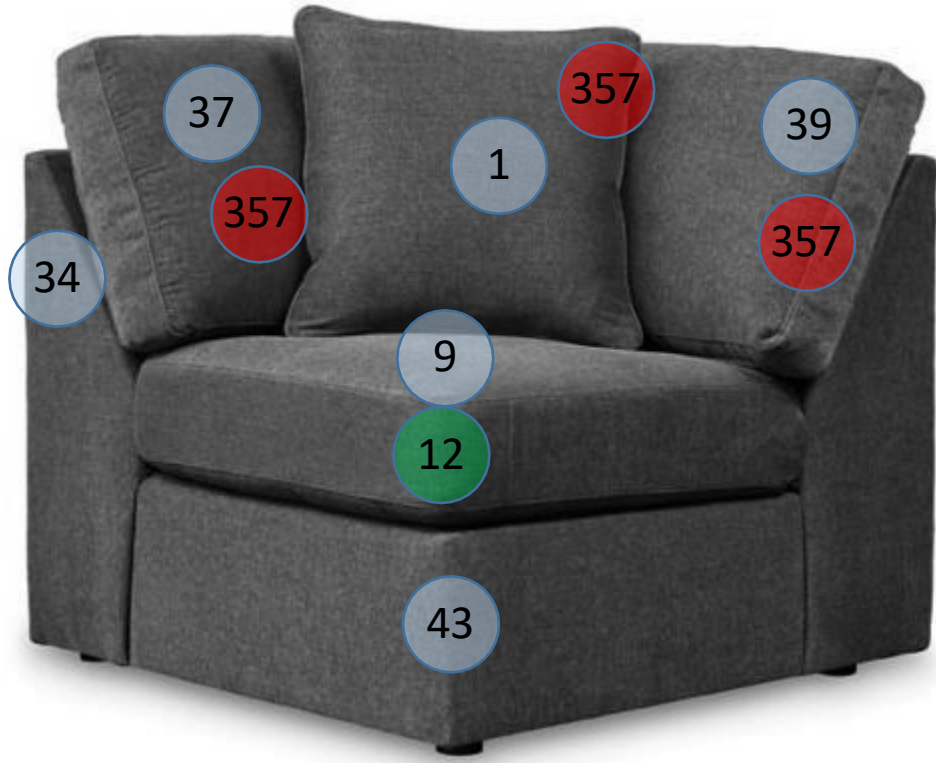

9210477

Call Out	Description
●	Blown Fiber
●	Cushion Chaise Pad - top Pad
●	Cushion Foam
●	KD Component
●	Cover

Signature
DESIGN
BY **ASHLEY**®

41

46

42

361

22

57

433

170

Signature
DESIGN
BY **ASHLEY**®

921 SECTIONAL DIMENSIONS 7 PIECE CONFIGURATION

Signature
DESIGN
BY **ASHLEY**®

921 SECTIONAL DIMENSIONS 7 PIECE CONFIGURATION